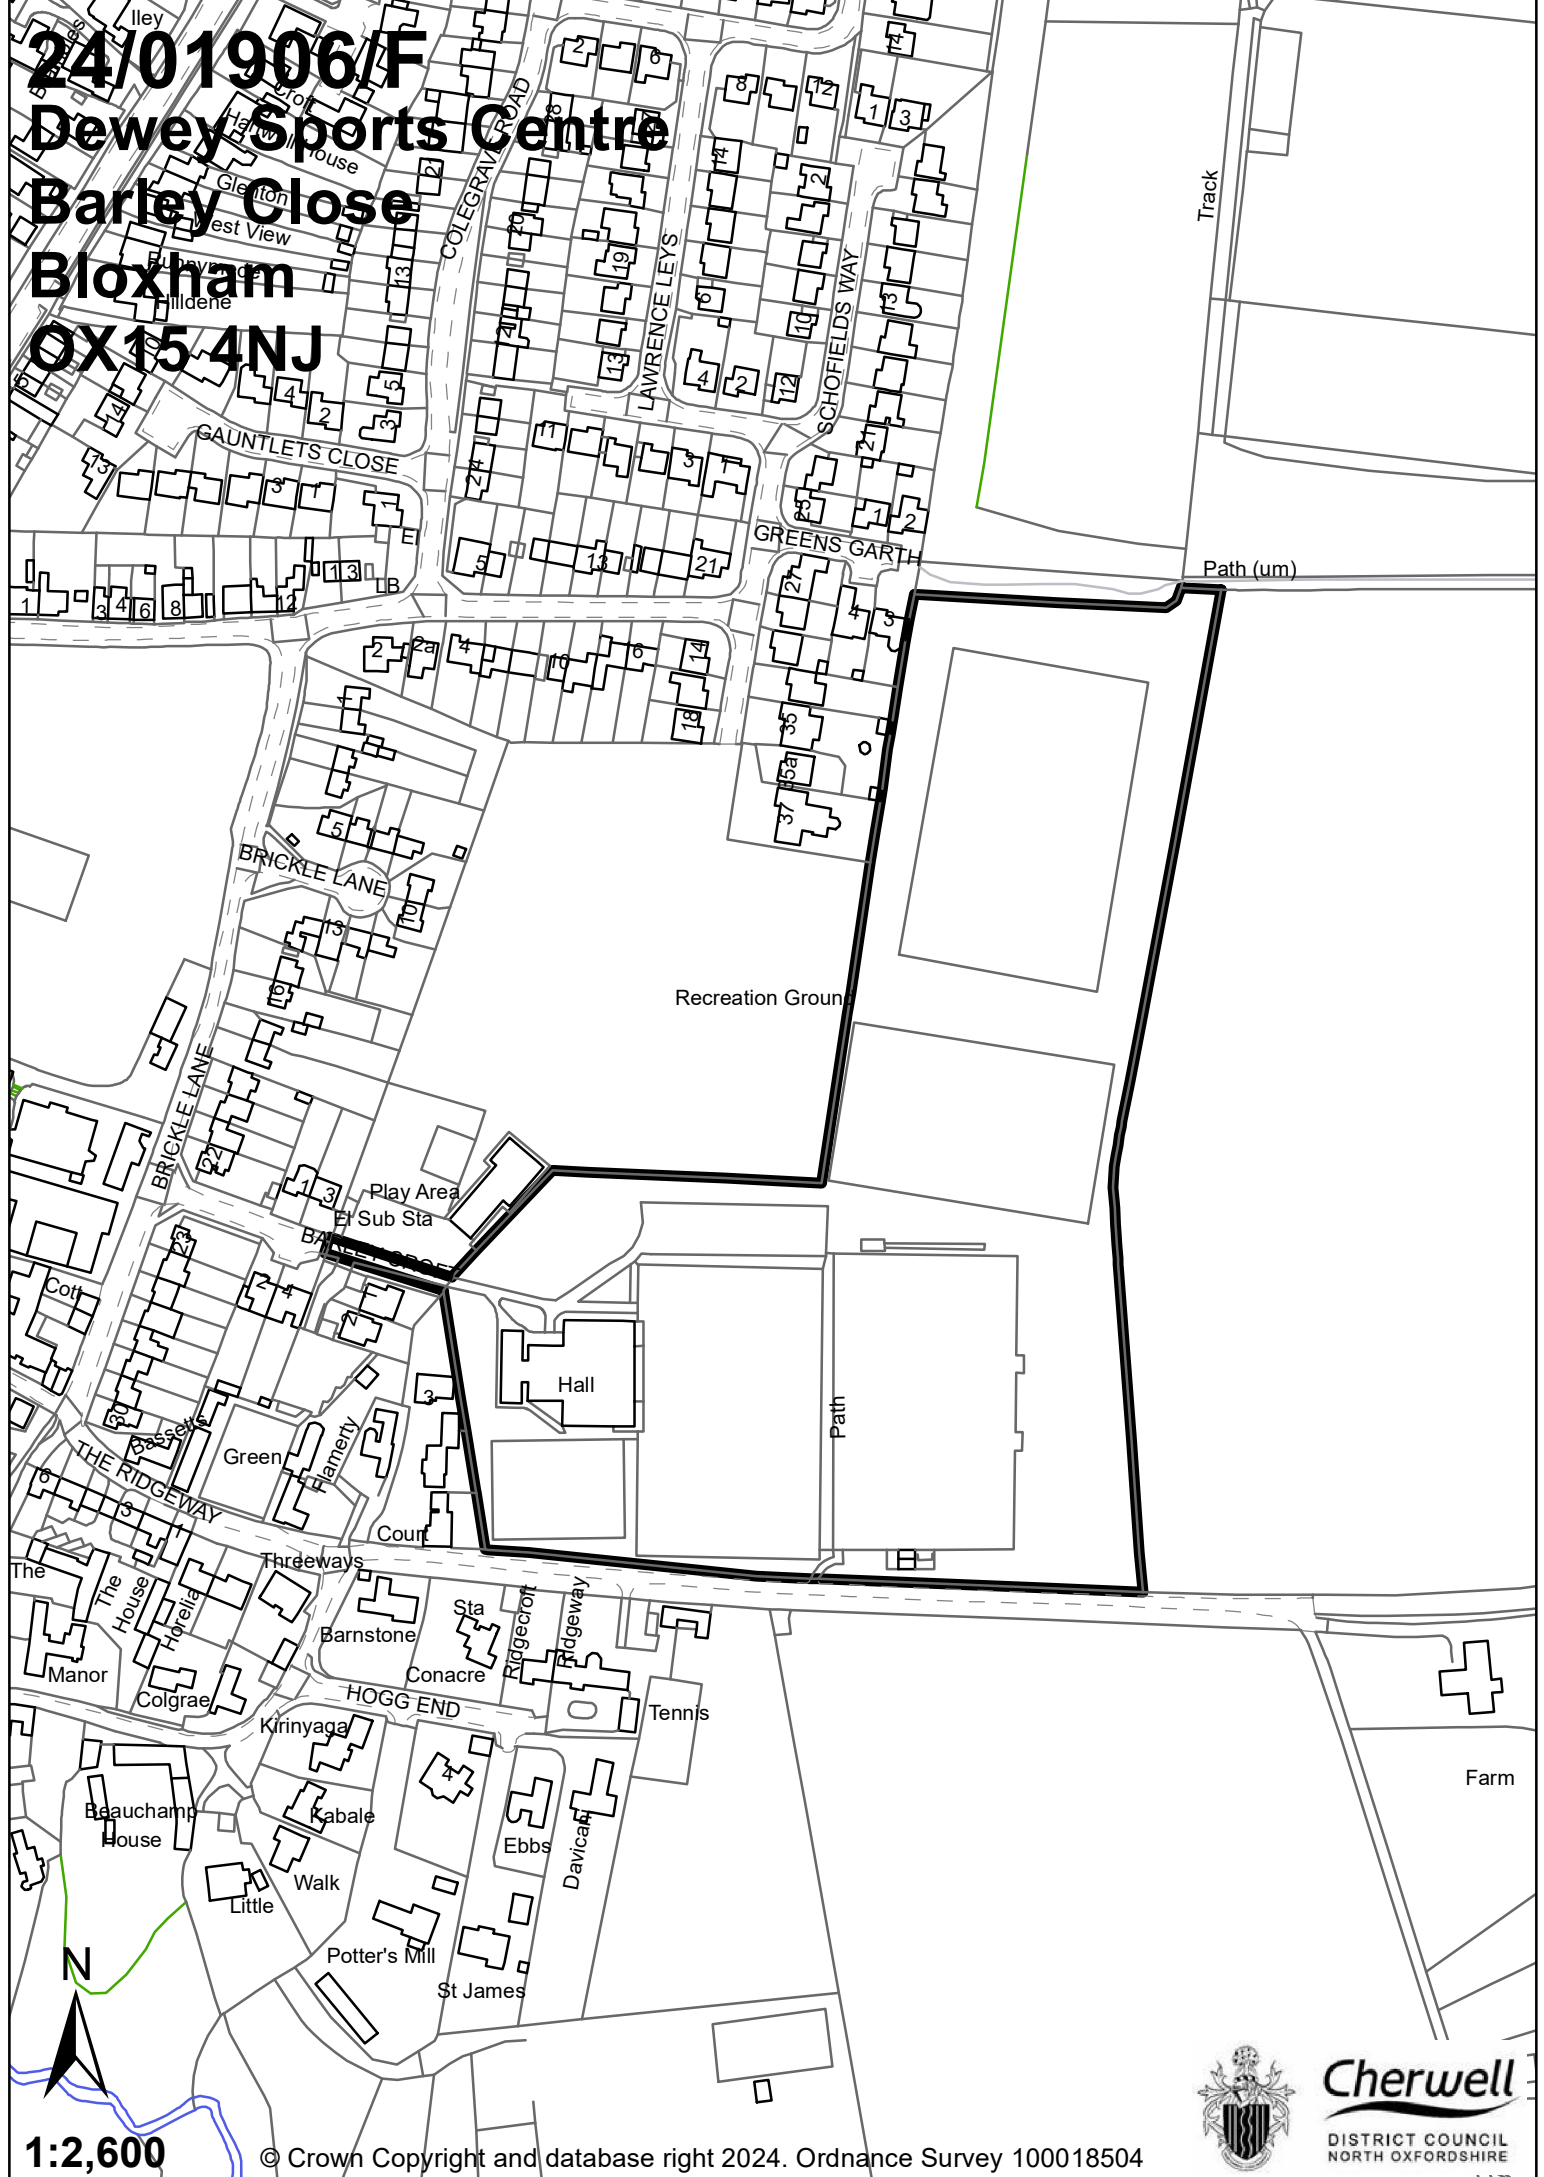

24/01906/F
Dewey Sports Centre
Barley Close
Bloxham
OX15 4NJ

1:2,600

© Crown Copyright and database right 2024. Ordnance Survey 100018504

Cherwell
DISTRICT COUNCIL
NORTH OXFORDSHIRE